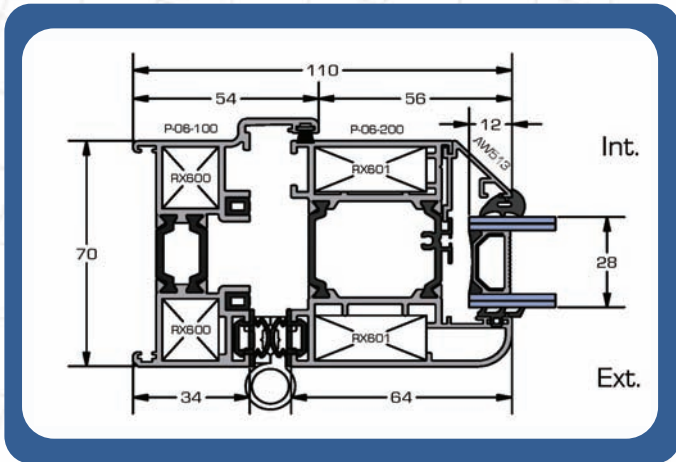

USEFUL PROFILE DIMENSIONS

Elitis Aluminium Bi-Folding Door

Jamb Detail

Interlock Detail

Threshold Detail

Lower thresholds and protruding cills also available. Please ask for details