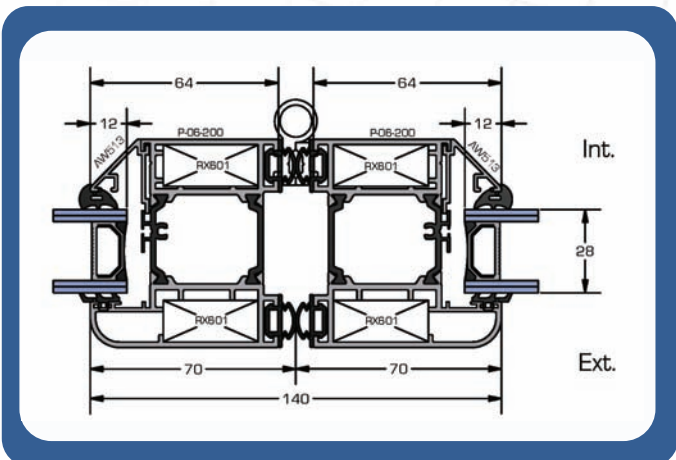

USEFUL PROFILE DIMENSIONS

Elitis Aluminium Bi-Folding Door

Jamb Detail

Interlock Detail

Threshold Detail

Lower thresholds and protruding cills also available. Please ask for details