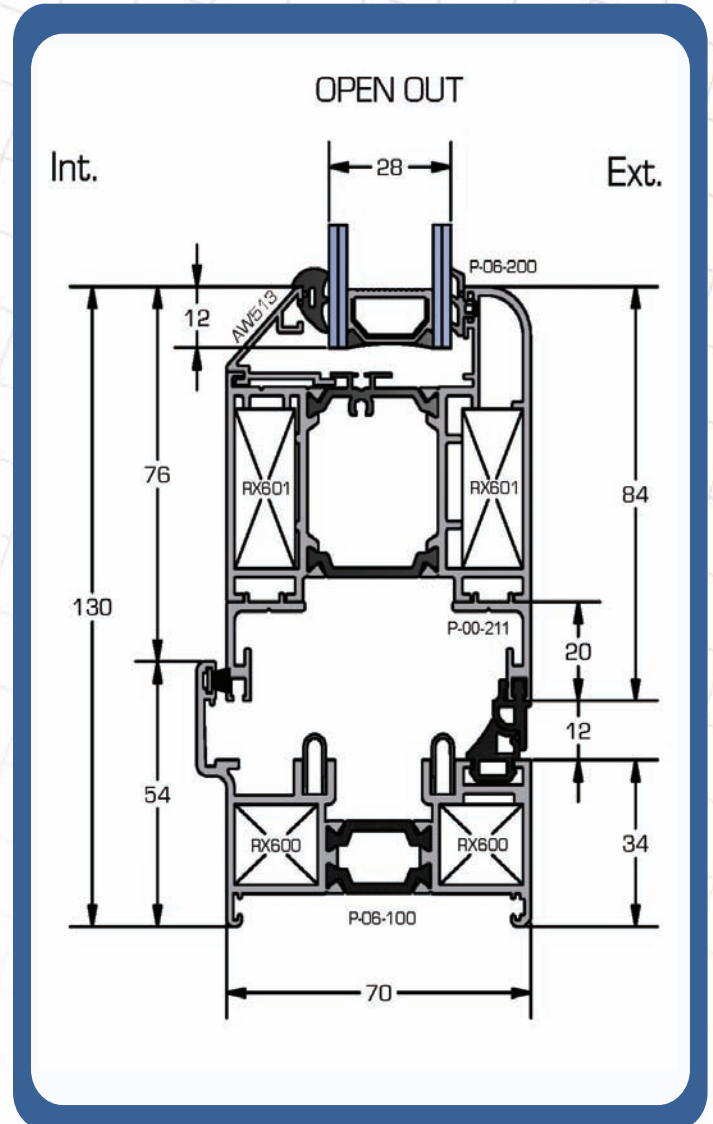

USEFUL PROFILE DIMENSIONS

Elitis Aluminium Bi-Folding Door

Jamb Detail

Interlock Detail

Threshold Detail

Lower thresholds and protruding cills also available. Please ask for details